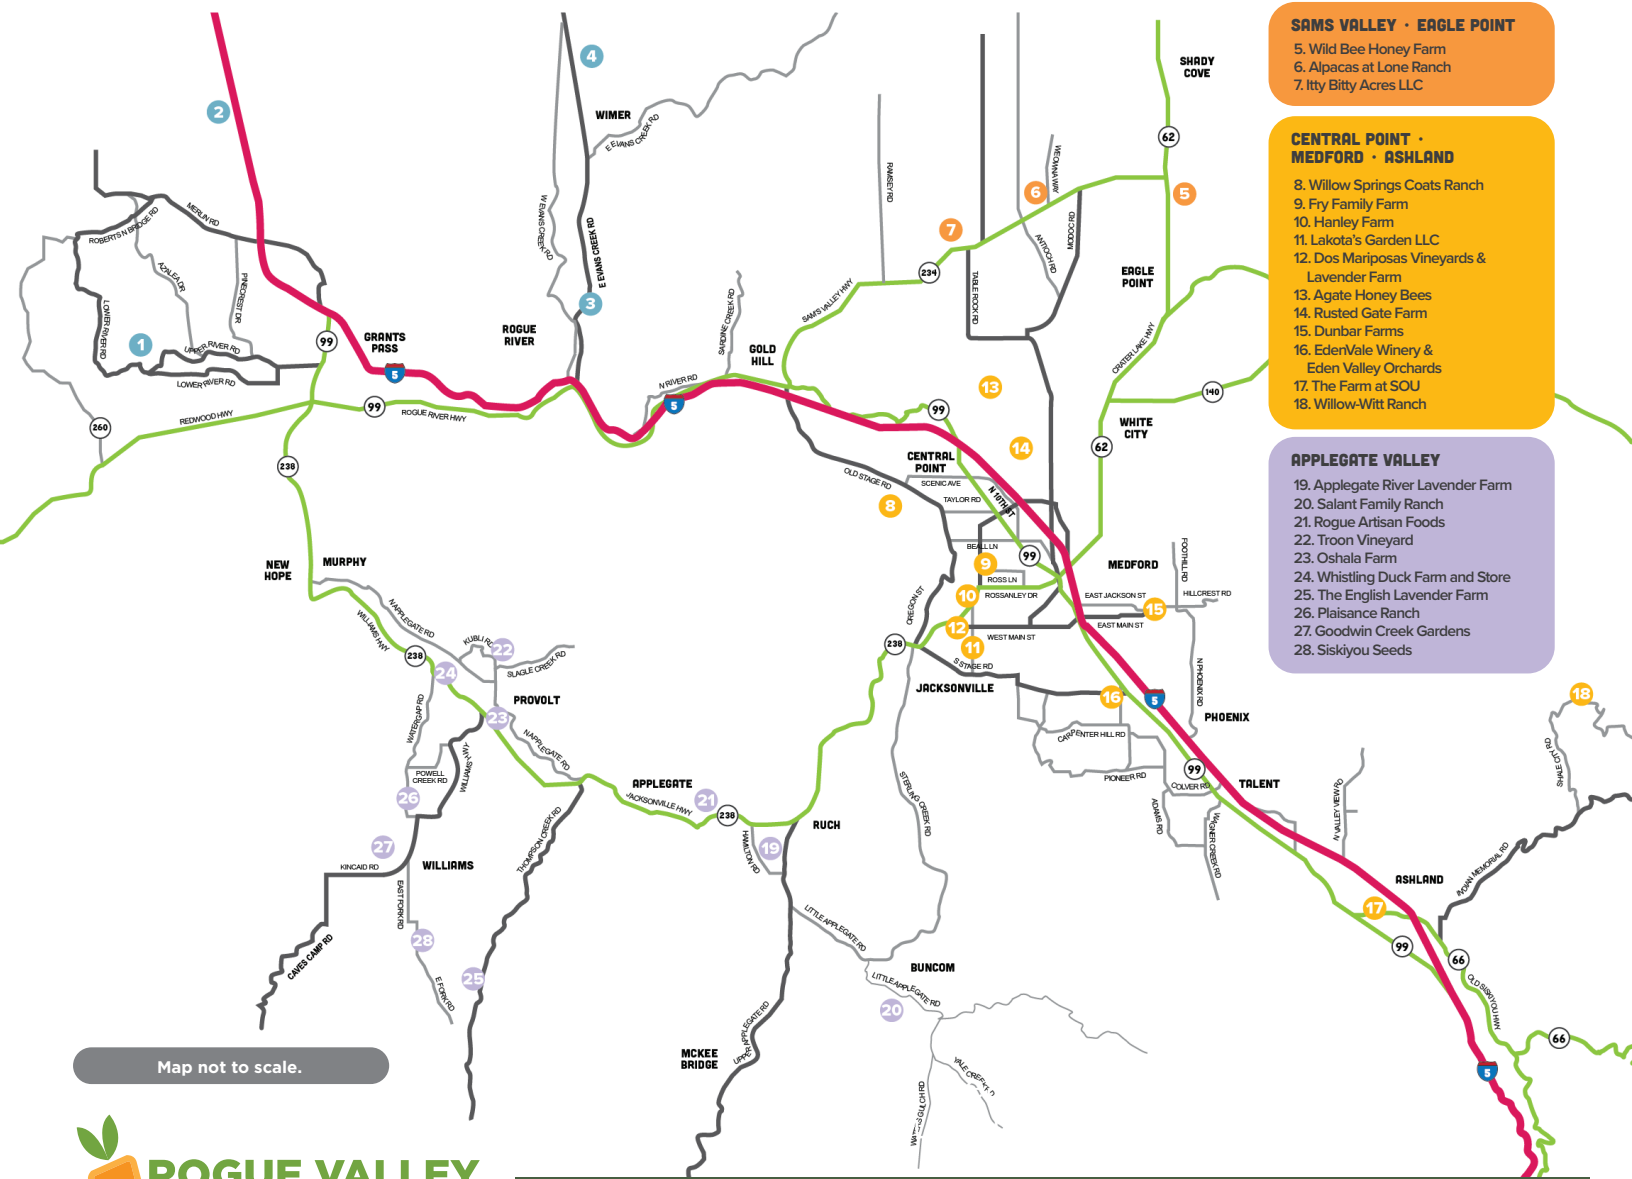

APPLAGATE VALLEY

19. Applegate River Lavender Farm
20. Salant Family Ranch
21. Rogue Artisan Foods
22. Troon Vineyard
23. Oshala Farm
24. Whistling Duck Farm and Store
25. The English Lavender Farm
26. Plaisance Ranch
27. Goodwin Creek Gardens
28. Siskiyou Seeds